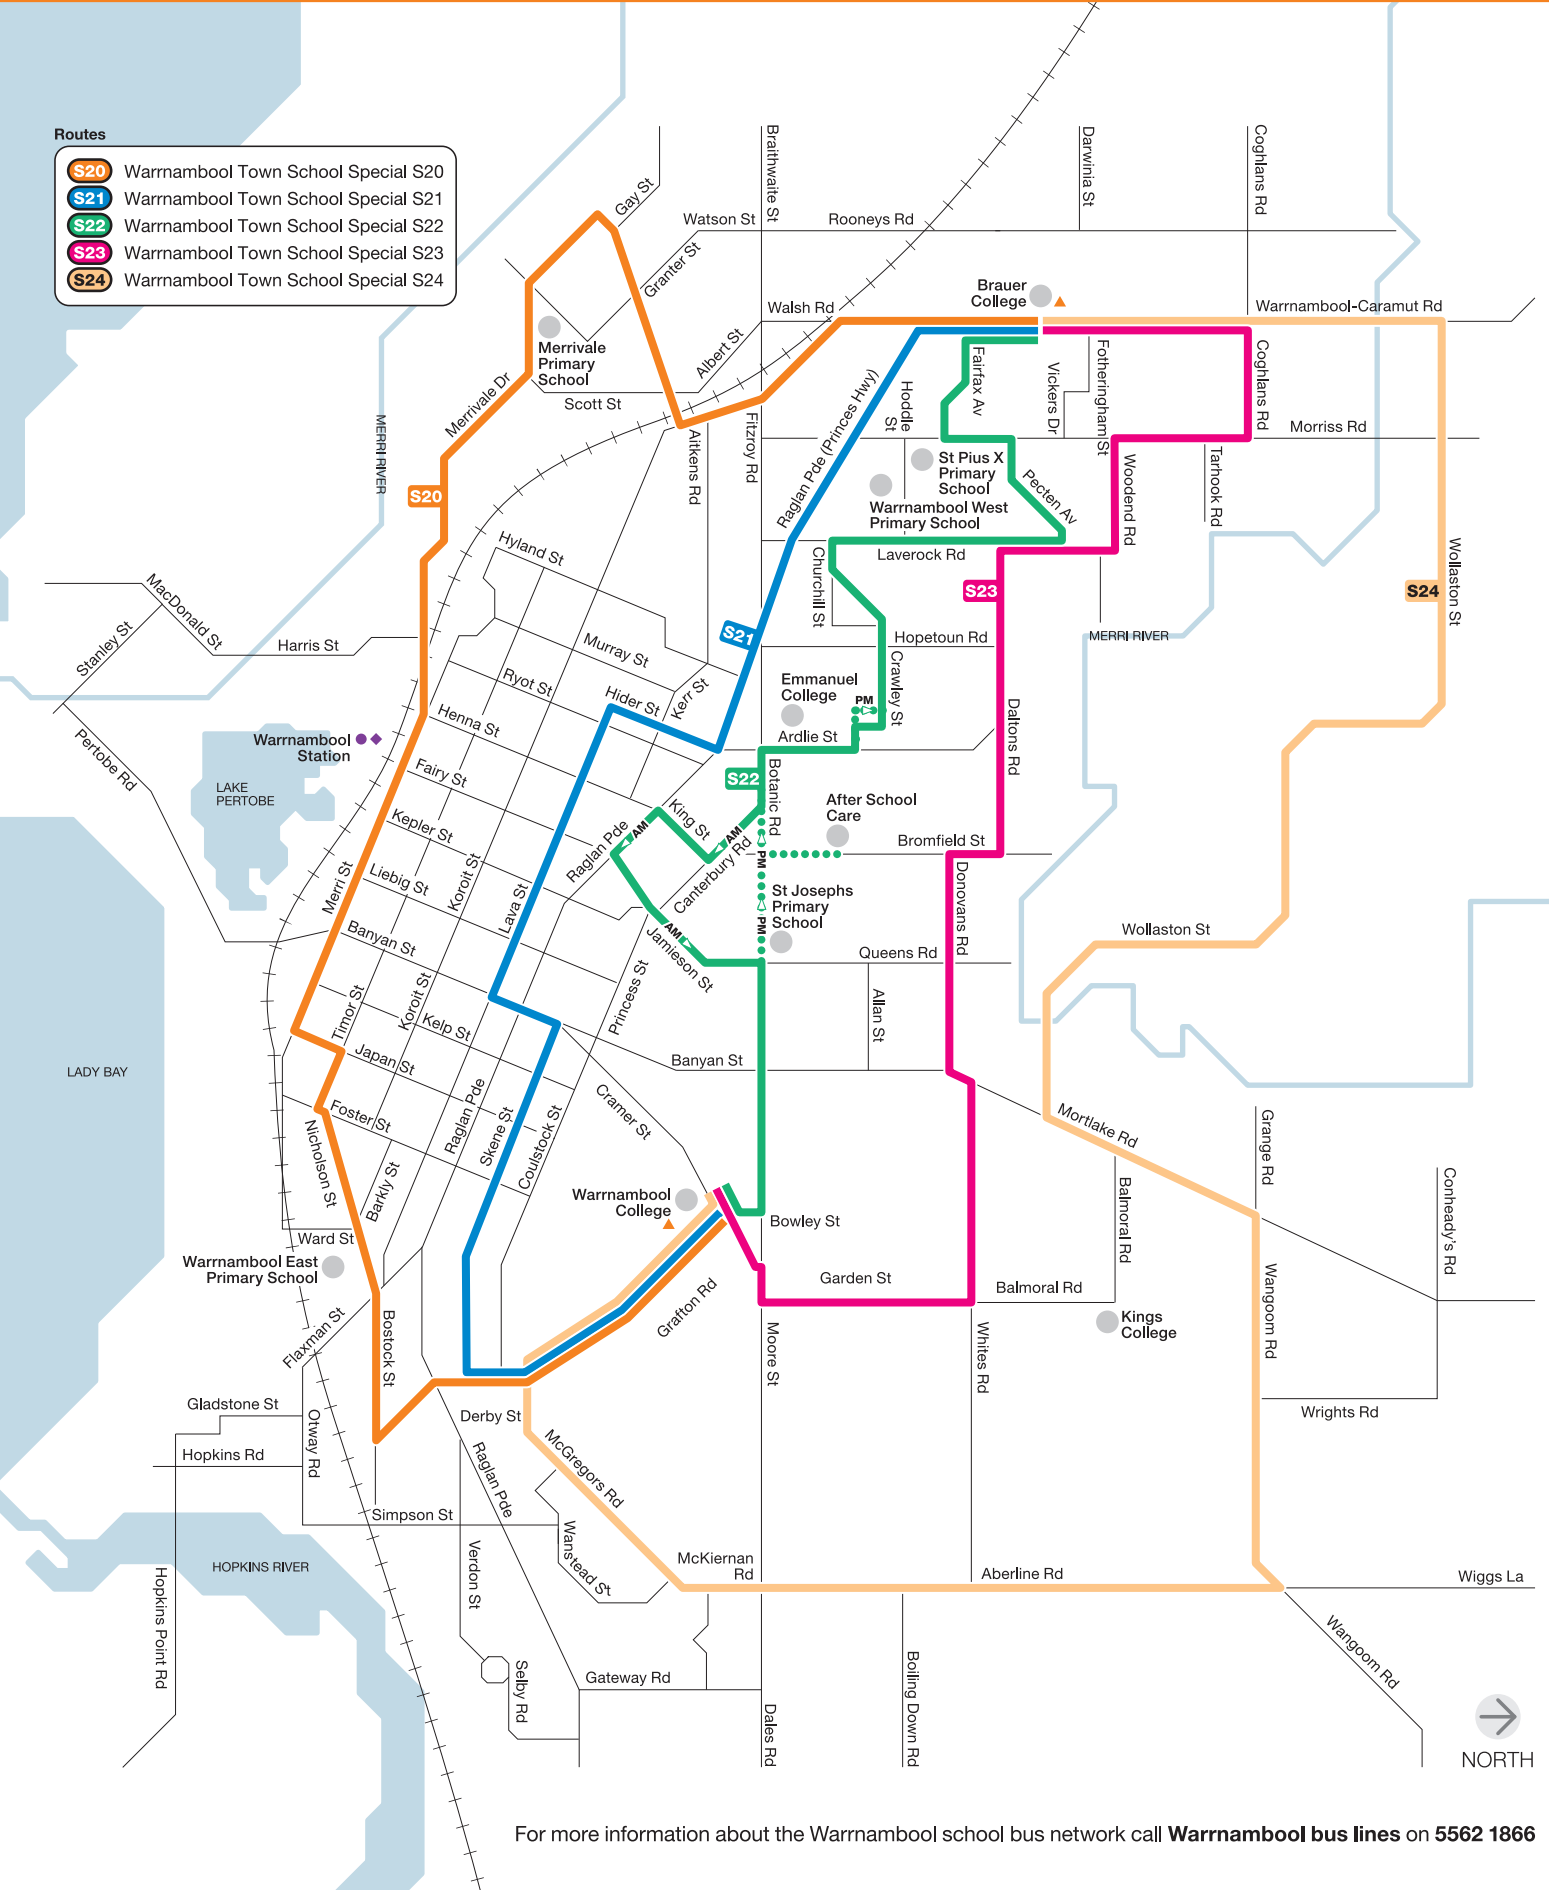

# Warrnambool school bus network – Connecting to All Schools

- Routes**
- S20 Warrnambool Town School Special S20
  - S21 Warrnambool Town School Special S21
  - S22 Warrnambool Town School Special S22
  - S23 Warrnambool Town School Special S23
  - S24 Warrnambool Town School Special S24